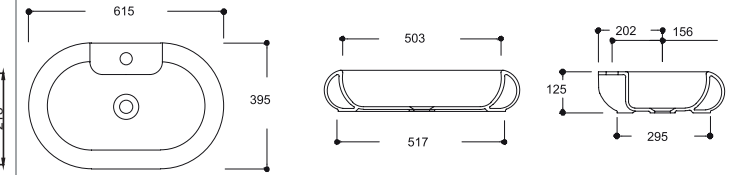

TP03MUL01
BOWL (Ø 42)

NO30MUL00
NOVA ÇANAK LAVABO (40.6X32.2)

NO30MUL00
NOVA BOWL (40.6X32.2)

TP20MUL00
BADEM MOBİLYA ÜSTÜ LVB. (37x59)

TP20MUL00
BOWL (37X59)

TP19MUL01
MOB. ÜSTÜ GONDOL LVB. (40x60)

TP19MUL01
BOWL (40x60)