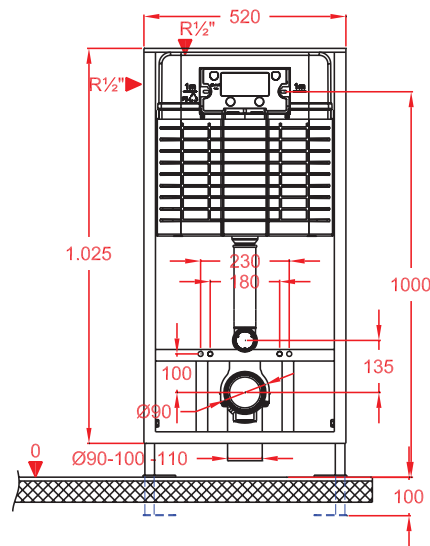

GÜRAL PROMICRO 80 ÇİFT KADEMELİ GÖMME REZERVUAR ALÇIPAN DUVARLAR İÇİN
GÜRAL PROMICRO 80 DUAL FLUSH CONCEALED CISTERN IN WALL SYSTEM FOR PLASTERBOARD

YM00RZV13

1. Tuğla ve alçıpan duvarlar için duvar önü montaj
   - 400 kg yük taşıyabilen metal profil konsol
   - Deşarj seviyesi 1,5-3 lt az boşaltma 2,5-6 lt tam boşaltma
   - İnce duvar uygulamasında ekstra yer kazanılması için ayakları konsol içinden ve dışından uygulama imkanı
   - Birebir sızdırmazlık ve basınç testleri yapılmıştır
   - Ø 90-110 mm redüksiyonlu dirsek ve dirsek kelepçesi üzerinde ekstra taharet kelepçesi
   - Geri emiş yapmayan filtreli, sessiz ve ani kapatmalı flatör (EN 14124'e göre Class II)
   - Kauçuk parçalar hariç 5 yıl garanti
   - Kumanda paneli hariçtir.
2. Supporting frame tested according NF Standards (XP D12-208), tested at 400 kg, cataphoresis application against corrosion, 200 hours of resistance to salt spray, with adjustable feet
   - Dual flush volume adjustable;
     Small quantity: 2,5 - 4 L / Big quantity : 3 - 6 L
   - Kiwa approved 1/4 turn spherical stop valve
   - Kiwa approved flexible hose
   - Styrofoam insulation against condensation
   - Silent hydraulic fill valve - Class II, EN 14124
   - Each cistern is tested individually in the works
   - Pre-assembled discharge elbow Ø 90 mm with reducer Ø 110 or Ø 100 mm
   - Clip-on collar to simplify the attachment of the pipe to the frame
   - Including connecting sleeves for pan inlet and outlet with protective caps, built-in protection box for mortar, fixing materials
   - 5 years guarantee, except rubber parts
   - Without control plate.

MONTAJ ŞEKLİ
INSTALLATION TYPES

GÜRAL PROMICRO 80 ÇİFT KADEMELİ GÖMME REZERVUAR HELA TAŞLARI VE TEK KLOZETLER
GÜRAL PROMICRO 80 DUAL FLUSH CONCEALED CISTERN IN WALL SYSTEM FOR SQUATTING PANS

YM00RZV14