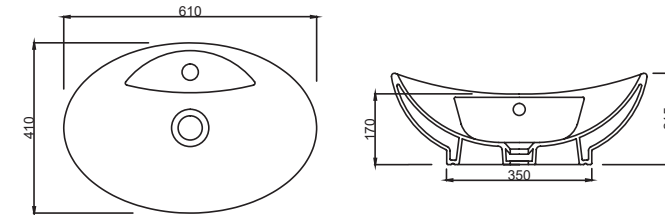

TP03MUL01
BOWL (Ø 42)

NO30MUL00
NOVA ÇANAK LAVABO (40.6X32.2)

NO30MUL00
NOVA BOWL (40.6X32.2)

TP20MUL00
BADEM MOBİLYA ÜSTÜ LVB. (37x59)

TP20MUL00
BOWL (37X59)

TP19MUL01
MOB. ÜSTÜ GONDOL LVB. (40x60)

TP19MUL01
BOWL (40x60)