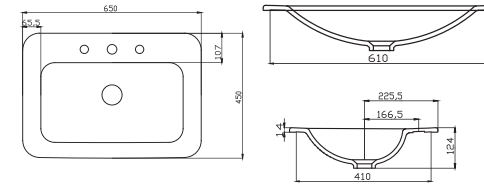

N021TUL01
NOVA TEZGAH ÜSTÜ
GEÇMELİ LAVABO (37x50)

M050TUL01
NOVA SEMI INLET BASIN
(37x50)