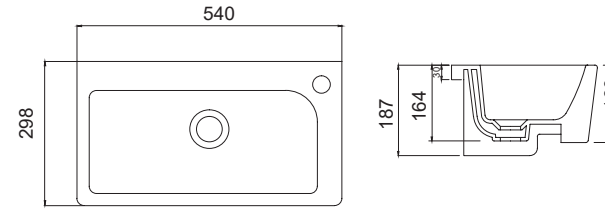

FC19TUL02
YARIM TEZGAH ÜSTÜ LVB. (30x54)

FC19TUL01
SEMI RECESSED BASIN (30x54)