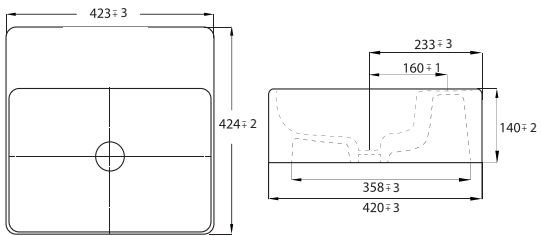

NO47MUL00
NOVA 42x42 cm KARE
MOBİLYA ÜSTÜ LAVABO

NO47MUL00
NOVA BOWL (42x42 cm)