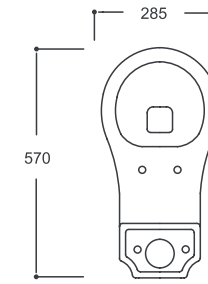

A facan

AF00KRK7300
AFACAN KLOZET + REZERVUAR

AF00KRK7300
AFACAN CLOSET + CISTERN (for kids)