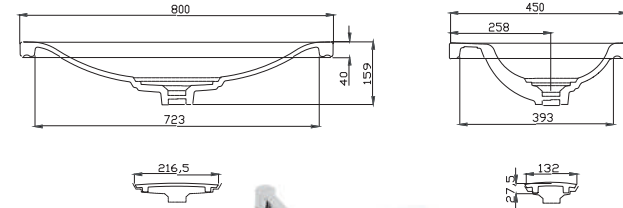

UNO

UN53ELV01
UNO ETAJERLİ LAVABO (45x80) | **UN53ELV01**
UNO FURNITURE BASIN (45x80)

UNO