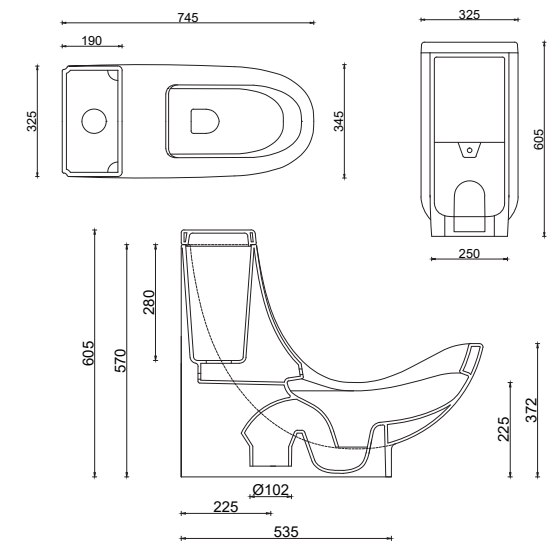

WH01KLZ029800
WC HEALTH
DUVARA DAYALI KLOZET

WH01KLZ029800
WC HEALTH
UNIVERSAL BACK TO WALL CLOSET