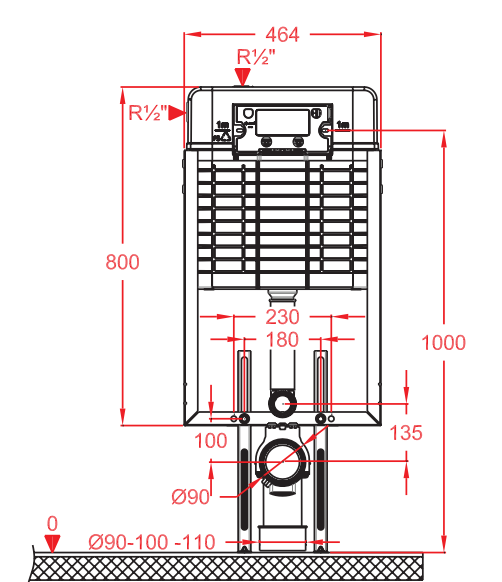

**MONTAJ ŞEKLİ
INSTALLATION TYPES**