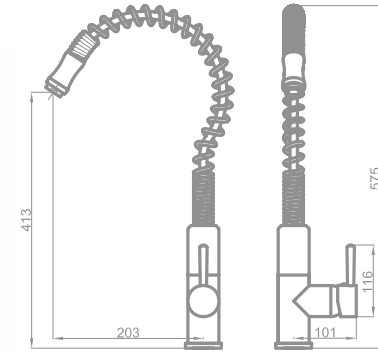

F. 05. 108. 04101

G0510804101
SIRALLI EVYE BATARYASI
SINGLE LEVER PULL-OUT
KITCHEN MIXER