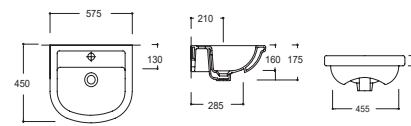

FC06TUL01
YARIM TEZGAH ÜSTÜ LVB. (45x57)

FC06TUL01
SEMI RECESSED BASIN (45x57)