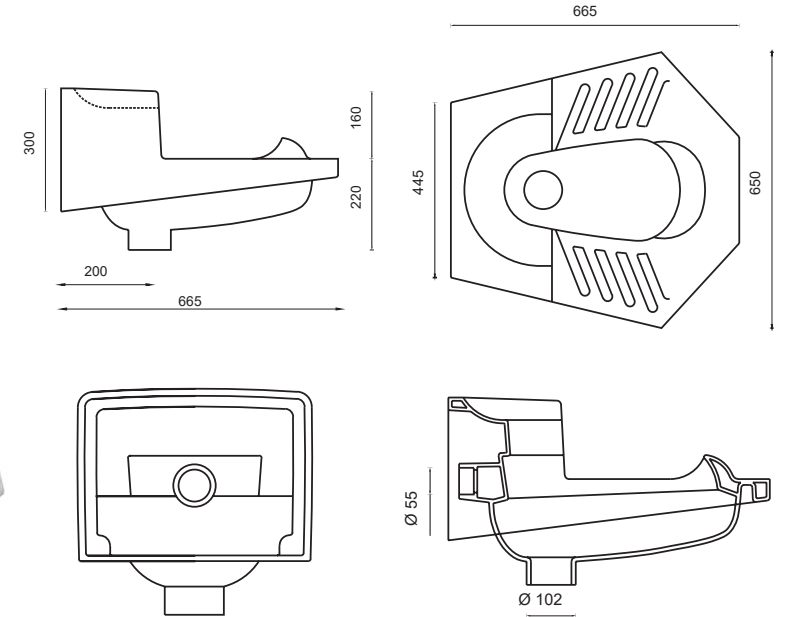

Cavaletta

Cavaletta

BENZERSİZ BİR TASARIM

Güral Vitrifiye'nin imza tasarımlarından yeni ürünü olan Cavaletta, oturmalı hela taşı olarak hem konforu hem de hijyeni bir arada sunuyor. Alaturka tuvaletlerin insan anatomisine daha uygun ve sağlıklı olduğu uzmanlar tarafından açıklanan bir gerçek. Cavaletta, sadece göze hitap eden değil, aynı zamanda bireyin sağlığını düşünen bir tasarım. Ayrıca seramik ürün Sır'ına katılan gümüş iyonları, bakterilerin üremesini %99,9 oranında engelleyerek hijyen de sağlıyor.

A UNIQUE DESIGN

Cavaletta, the innovative design of Gural Vit, offers both comfort and hygiene as a seated squatting pan. It is a fact explained by experts that European toilets are more suitable and healthy for human anatomy. Cavaletta is a design that not only appeals to the eye, but also considers the health of the individual. In addition, the silver ions add to the glaze prevents the reproduction of bacteria by 99.9% and provides hygiene.