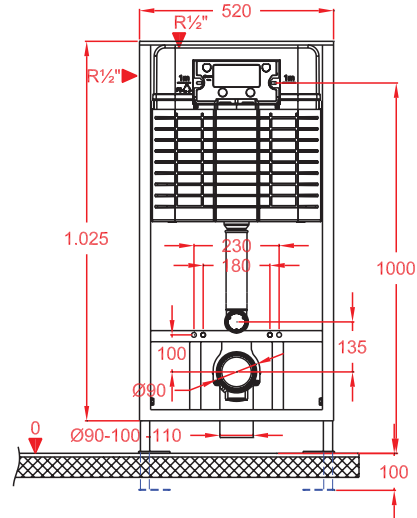

YMOORZV15

- Ön ve arkası alçıpan uygulanacak duvarlar için
- 400 kg yük taşıyabilen metal profil konsol
- Deşarj seviyesi 1,5-3 lt az boşaltma 2,5-6 lt tam boşaltma
- İnce duvar uygulamasında ekstra yer kazanılması için ayakları konsol içinden ve dışından uygulama imkanı
- Birebir sızdırmazlık ve basınç testleri yapılmıştır
- Ø 90-110 mm redüksiyonlu dirsek ve dirsek kelepçesi üzerinde ekstra taharet kelepçesi
- Geri emiş yapmayan filtreli, sessiz ve ani kapatmalı flatör (EN 14124'e göre Class II)
- Kauçuk parçalar hariç 5 yıl garanti
- TS EN 14055 Kalite belgeli
- Kumanda paneli hariçtir.

- Back to back for plasterboard concealed cistern, 80 mm thickness
- Supporting frame tested according NF Standards (XP D12-208), tested at 400 kg, cataphoresis application against corrosion, 200 hours of resistance to salt spray, with adjustable feet
- Dual flush volume adjustable;
- Small quantity: 2,5 - 4 L
- Big quantity : 3 - 6 L
- Kiwa approved turn spherical stop valve
- Kiwa approved flexible hose
- Styrofoam insulation against condensation
- Silent hydraulic fill valve - Class II, EN 14124
- Each cistern is tested individually in the works
- Pre-assembled discharge elbow Ø 90 mm with reducer Ø 110 or Ø 100 mm
- Clip-on collar to simplify the attachment of the pipe to the frame
- Including connecting sleeves for pan inlet and outlet with protective caps, built-in protection box for mortar, fixing materials
- 5 years guarantee, except rubber parts
- Without control plate.

MONTAJ ŞEKLİ
INSTALLATION TYPES

MONTAJ ŞEKLİ
INSTALLATION TYPES

YMOORZV16