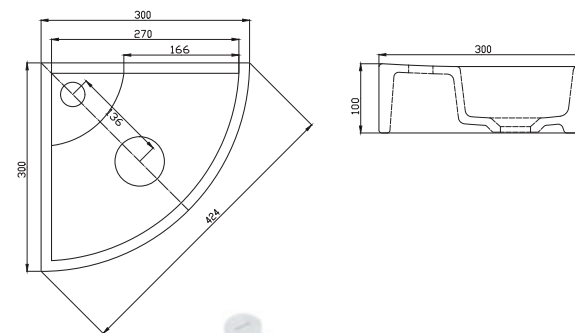

Puzzle Lavabolar

Puzzle Basins

FC09PLV01
PUZZLE LAVABO (30X30)