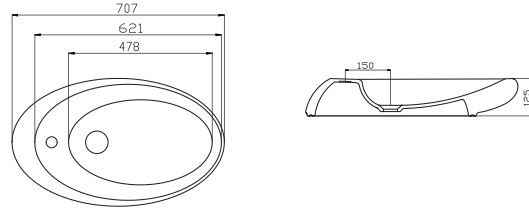

NO30MUL00
NOVA ÇANAK LAVABO (40.6X32.2)

NO30MUL00
NOVA BOWL (40.6X32.2)