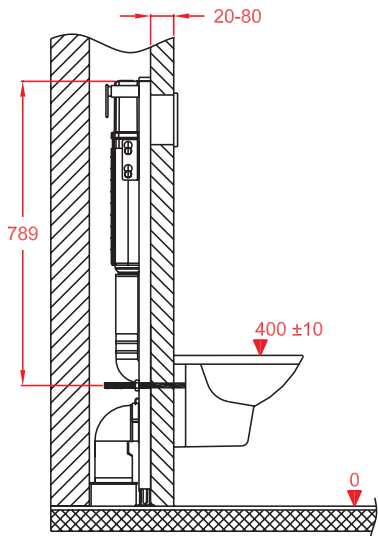

GÜRAL PROMICRO 80 ÇİFT KADEMELİ GÖMME REZERVUAR ALÇIPAN DUVARLAR İÇİN
GÜRAL PROMICRO 80 DUAL FLUSH CONCEALED CISTERN IN WALL SYSTEM FOR PLASTERBOARD

YM00RZV13

1. Tuğla ve alçıpan duvarlar için duvar önü montaj
   - 400 kg yük taşıyabilen metal profil konsol
   - Deşarj seviyesi 1,5-3 lt az boşaltma 2,5-6 lt tam boşaltma
   - İnce duvar uygulamasında ekstra yer kazanılması için ayakları konsol içinden ve dışından uygulama imkanı
   - Birebir sızdırmazlık ve basınç testleri yapılmıştır
   - Ø 90-110 mm redüksiyonlu dirsek ve dirsek kelepçesi üzerinde ekstra taharet kelepçesi
   - Geri emiş yapmayan filtreli, sessiz ve ani kapatmalı flatör (EN 14124'e göre Class II)
   - Kauçuk parçalar hariç 5 yıl garanti
   - Kumanda paneli hariçtir.
2. Supporting frame tested according NF Standards (XP D12-208), tested at 400 kg, cataphoresis application against corrosion, 200 hours of resistance to salt spray, with adjustable feet
   - Dual flush volume adjustable;
     Small quantity: 2,5 - 4 L / Big quantity : 3 - 6 L
   - Kiwa approved 1/4 turn spherical stop valve
   - Kiwa approved flexible hose
   - Styrofoam insulation against condensation
   - Silent hydraulic fill valve - Class II, EN 14124
   - Each cistern is tested individually in the works
   - Pre-assembled discharge elbow Ø 90 mm with reducer Ø 110 or Ø 100 mm
   - Clip-on collar to simplify the attachment of the pipe to the frame
   - Including connecting sleeves for pan inlet and outlet with protective caps, built-in protection box for mortar, fixing materials
   - 5 years guarantee, except rubber parts
   - Without control plate.

MONTAJ ŞEKLİ
INSTALLATION TYPES

GÜRAL PROMICRO 80 ÇİFT KADEMELİ GÖMME REZERVUAR HELA TAŞLARI VE TEK KLOZETLER
GÜRAL PROMICRO 80 DUAL FLUSH CONCEALED CISTERN IN WALL SYSTEM FOR SQUATTING PANS

YM00RZV14