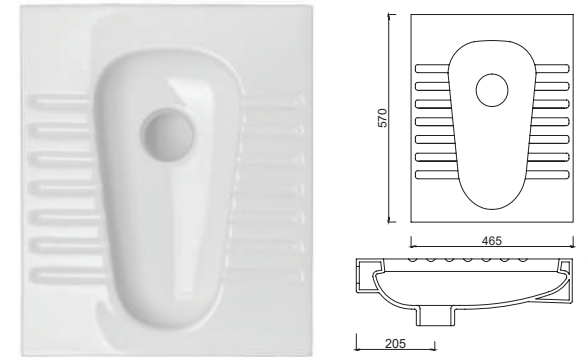

AR01PSR00 | **AR01PSR00**
ARYA ANKASTRE FOTOŞELLİ PİSUVAR | ARYA BUILT-IN SIPHONIC URINAL

TP05PSR00 | **TP05PSR00**
ANKASTRE FOTOŞELLİ PİSUVAR | BUILT - IN SYPONIC URINAL

TP06HLT00 | **TP06HLT00**
YENİ TİP HELA TAŞI | SQUATTING PAN BOX RIM

TP01PSR00 | **TP01PSR00**
PİSUVAR | URINAL

TP01HLT00 | **TP01HLT00**
ÇEVRE YIKAMALI HELA TAŞI | SQUATTING PAN BOX RIM