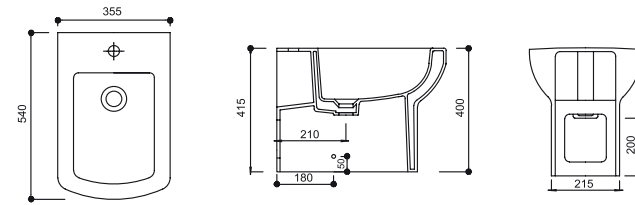

NE01BDE00
NERO BIDE

NE01BDE00
NERO BIDE

NE03DTK00
NERO DUVARA DAYALI TEK KLOZET

NE04DTK00
NERO SINGLE BACK TO WALL KLOZET