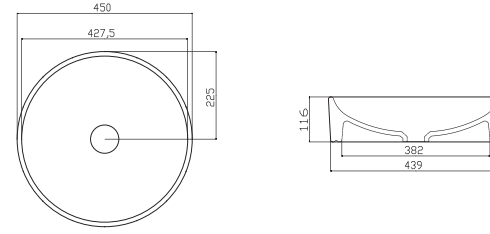

NO27MUL00
NOVA ÇAP 45 cm MOBİLYA ÜSTÜ
LAVABO-BATARYA DELİKSİZ