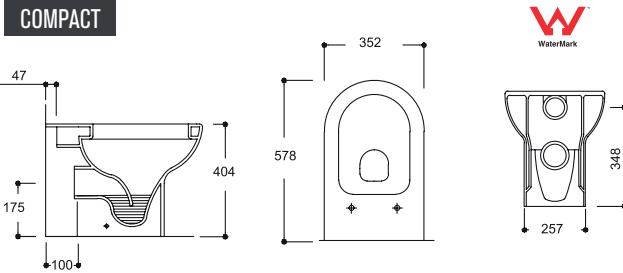

K003DTK00
COMPACT DUVARA DAYALI TEK KLOZET

K004DTK00
COMPACT SINGLE BACK TO WALL CLOSET