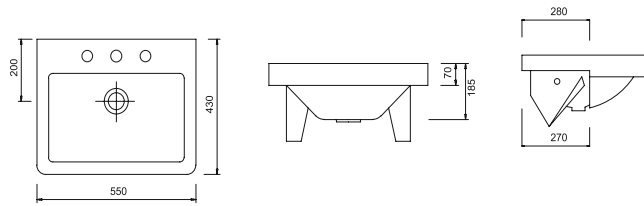

FC19TUL02
YARIM TEZGAH ÜSTÜ LVB. (30x54)

FC19TUL01
SEMI RECESSED BASIN (30x54)

TP15TUL01
YARIM TEZGAH ÜSTÜ LVB. (40x50)

TP15TUL01
SEMI RECESSED BASIN (40x50)

FC18TUL01
YARIM TEZGAHÜSTÜ LAVABO (43x51,5)

FC18TUL01
43X51,5 CM SQUARE SEMI RECESSED BASIN