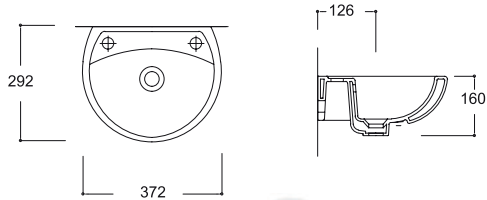

TEK PARÇA LAVABOLAR / SINGLE PIECE WASHBASINS

TP01LVB02
LAVABO (28x35)

TP01LVB02
WASHBASIN (28x35)