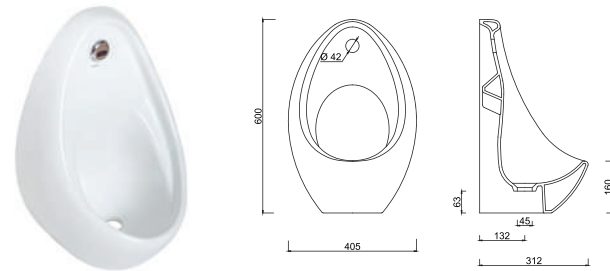

TP05PSR00 | **TP05PSR00**
ANKASTRE FOTOŞELLİ PİSUVAR | BUILT - IN SYPONIC URINAL