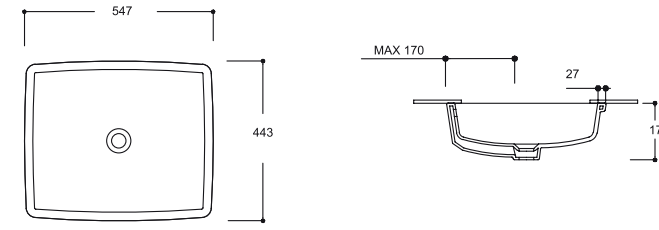

Tezgah Altı Lavabolar

Undercounters