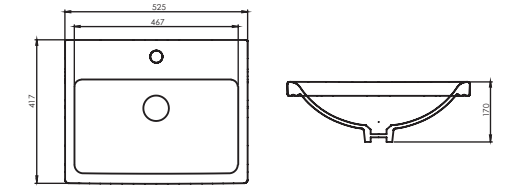

M050TUL01
NOVA SEMI INLET BASIN
(37x50)

FC20TUL01
45 cm TEZGAHÜSTÜ LAVABO

FC20TUL01
45 cm DROP-IN BASIN

M051TUL01
TEZGAH ÜSTÜ LAVABO (37x60)

M051TUL01
SEMI INLET BASIN (37x60)

FC17TUL01
KARE GEÇMELİ LAVABO (41x52)