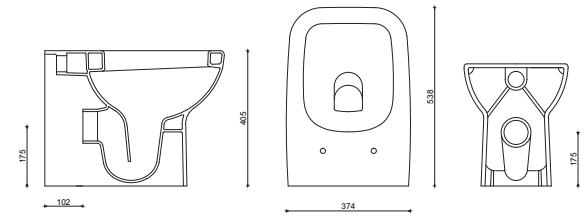

MA03DTK00
MARE DUVARA DAYALI TEK KLOZET

MA04DTK00
MARE SINGLE BACK TO WALL CLOSET