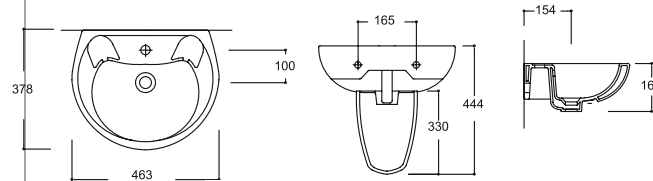

TP10LVB01
COMPACT WASHBASIN "D-SHAPED" (40x55)

TP13LVB02
LAVABO (22x42)

TP13LVB02
WASHBASIN (22x42)

TEK PARÇA LAVABOLAR / SINGLE PIECE WASHBASINS

TP01LVB02
LAVABO (28x35)

TP01LVB02
WASHBASIN (28x35)

TP02LVB01
LAVABO (37x45)