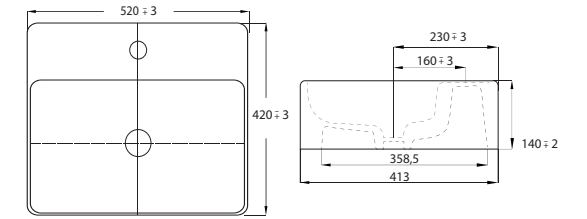

NO46MUL00
NOVA BOWL (38x38 cm)

NO46MUL01
NOVA 38x38 cm KARE MOBİLYA ÜSTÜ
LAVABO-BATARYA DELİKLİ

NO46MUL01
NOVA BOWL (38x38 cm)

NO48MUL00
NOVA 42x52 cm MOBİLYA ÜSTÜ
LAVABO-BATARYA DELİKSİZ

NO48MUL00
NOVA BOWL (42x52 cm)