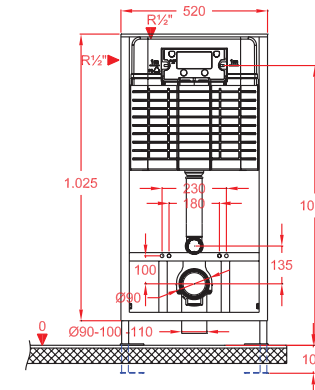

YMOORZV16

- Otel ve hastanelerde tek giderli sırt sırta uygulama
- 400 kg yük taşıyabilen metal profil konsol
- Deşarj seviyesi 1,5-3 lt az boşaltma, 2,5-6 lt tam boşaltma
- İnce duvar uygulamasında ekstra yer kazanılması için ayakları konsol içinden ve dışından uygulama imkanı
- Birebir sızdırmazlık ve basınç testleri yapılmıştır
- Ø 90-110 mm redüksiyonlu dirsek ve dirsek kelepçesi üzerinde ekstra taharet kelepçesi
- Geri emiş yapmayan filtreli, sessiz ve ani kapatmalı flatör (EN 14124'e göre Class II)
- Kauçuk parçalar hariç 5 yıl garanti
- Kumanda paneli hariçtir.

- Pre-installed self-standing dual flush concealed cistern, 80 mm thickness.
- Supporting frame tested according NF Standards (XP D12-208), tested at 400 kg, cataphoresis application against corrosion, 200 hours of resistance to salt spray, with adjustable feet
- Dual flush volume adjustable; Small quantity: 2,5 - 4 L Big quantity : 3 - 6 L
- Kiwa approved 1/4 turn spherical stop valve
- Kiwa approved flexible hose
- Styrofoam insulation against condensation
- Silent hydraulic fill valve - Class II, EN 14124
- Each cistern is tested individually in the works
- Pre-assembled discharge elbow Ø 90 mm with reducer Ø 110 or Ø 100 mm
- Clip-on collar to simplify the attachment of the pipe to the frame
- Including connecting sleeves for pan inlet and outlet with protective caps, built-in protection box for mortar, fixing materials
- 5 years guarantee, except rubber parts
- Without control plate.