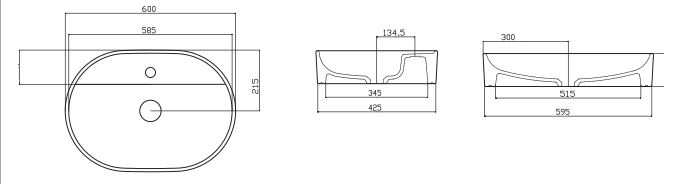

Mobilya Üstü Lavabolar / Top Counter Bowls

NO19MUL01
NOVA MOBİLYA ÜSTÜ LAVABO
BATARYA DELİKLİ (43x60)

NO19MUL01
NOVA BOWL (43x60)