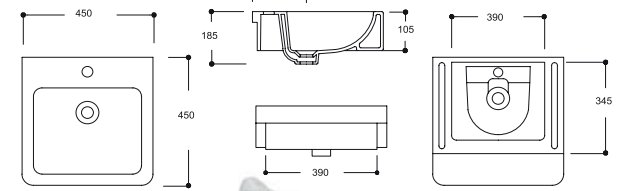

FC16TUL01
YARIM TEZGAH ÜSTÜ LVB. (45x45)

FC16TUL01
SEMI RECESSED BASIN (45x45)