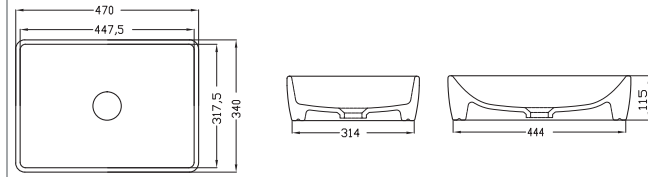

EV32MUL00
EVO MOBİLYA ÜSTÜ LAVABO (34X47)

EV32MUL00
EVO BOWL (34X47)