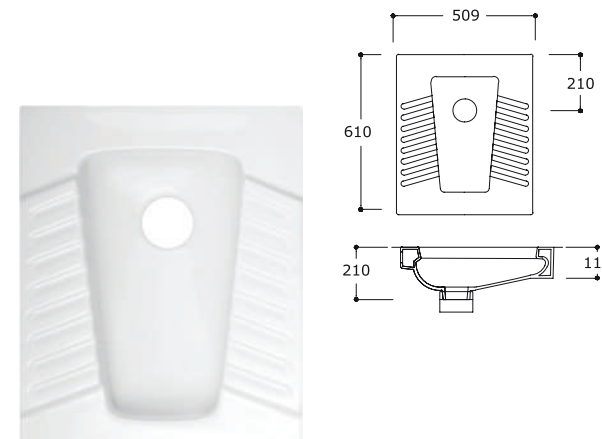

TP10HLT00 | **TP10HLT00**
ÇEVRE YIKAMALI HELA TAŞI (47X57) | SQUATTING PAN BOX RIM

TP06HLT00 | **TP06HLT00**
YENİ TİP HELA TAŞI | SQUATTING PAN BOX RIM

TP01PSR00 | **TP01PSR00**
PİSUVAR | URINAL

TP01ABL00 | **TP01ABL00**
ARA BÖLME | URINAL SEPARATOR