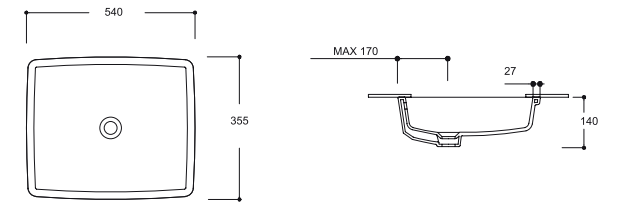

FC06TAL00
TEZGAH ALTI LAVABO (35x54)

FC06TAL00
UNDERCOUNTER BASIN (35x54)