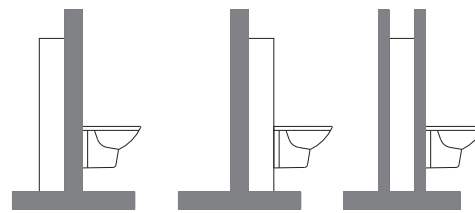

MONTAJ ŞEKLİ
INSTALLATION TYPES

MONTAJ ŞEKLİ
INSTALLATION TYPES