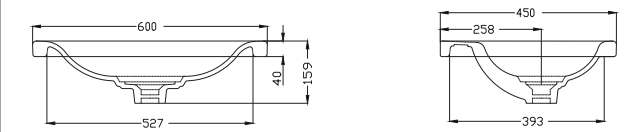

UN51ELV01
UNO ETAJERLİ LAVABO (45x60) | **UN51ELV01**
UNO FURNITURE BASIN (45x60)

UNO