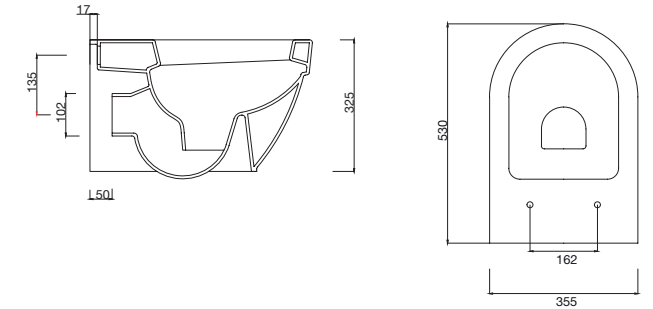

SO28DAK00
SOLE WALL HUNG CLOSET

JADE

JA19DAK00
JADE DUVARA ASMA KLOZET