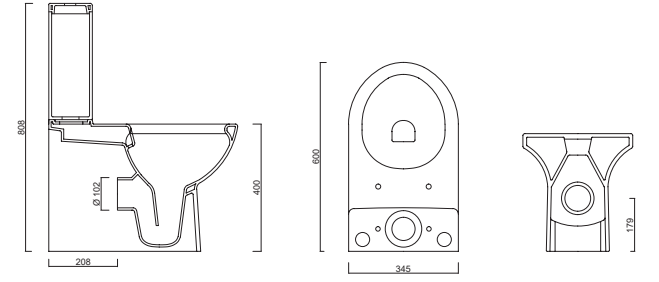

AR01PSR00
ARYA BUILT-IN SIPHONIC URINAL

Tria

İDEAL BOYUTLARI İLE HER BANYOYA UYAR...
IDEAL DIMENSIONS ALLOW AN EFFORTLESS FIT IN ANY
BATHROOM...

TRIA

GÜRAL
RIMLESS

TR23KLZ00
TRIA RIMLESS DUVARA DAYALI KLOZET