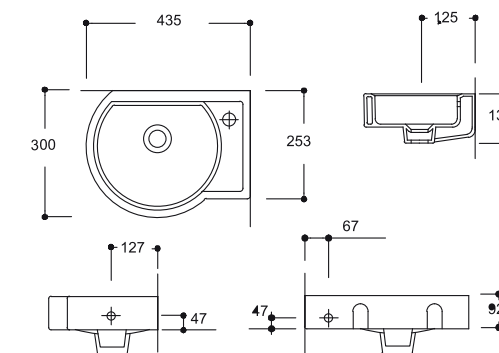

TP01PLV03
PUZZLE BASIN (30X50)

TP02PLV01
PUZZLE LAVABO (30X43) SAĞ