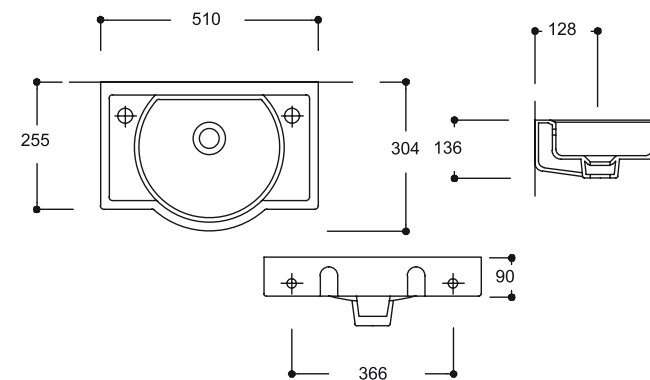

FC10PLV01
PUZZLE BASIN (23X30)