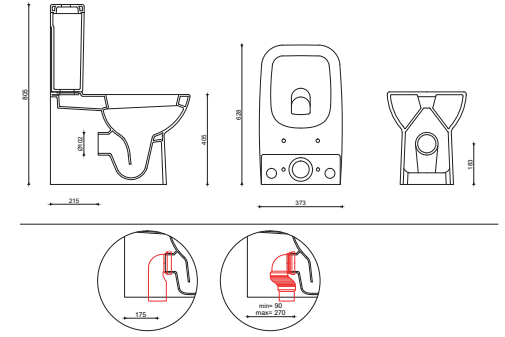

Duvara Dayalı Klozetler / Back to Wall Closets

MARE

MA05KLZ00
MARE DUVARA DAYALI KLOZET

MA02RZV00
REZERVUAR

MA00KRK48
KLOZET + REZERVUAR

MA06KLZ00
MARE UNIVERSAL BACK TO WALL CLOSET

MA02RZV00
CISTERN