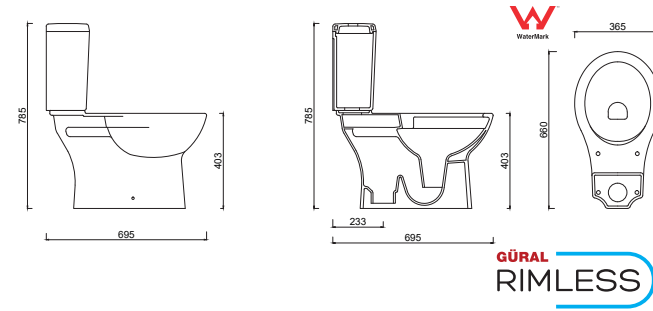

MA04KLZ00
MARE SEMI BACK TO WALL CLOSET
MA02RZV00
CISTERN

MA03DAK00
MARE DUVARA ASMA KLOZET

MA04DAK00
MARE WALLHUNG CLOSET

Carmina

HUZUR VE ESTETİK BİR ARADA...
COMFORT AND BEAUTY, HAND IN HAND...

CA45KLZ00
CARMINA RIMLESS KLOZET (ALT ÇIKIŞLI)