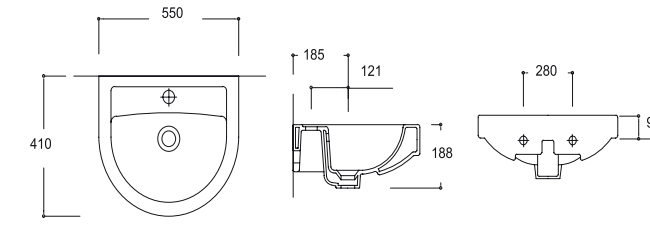

TP09LVB01
COMPACT WASHBASIN "D-SHAPED" (40x46)

TP07PLV01
KÖŞE PUZZLE LAVABO (40x42)

TP07PLV01
CORNER BASIN (40x42)

TP08PLV01
PUZZLE LAVABO (31x42)

TP08PLV01
PUZZLE BASIN (31x42)

TP10LVB01
COMPACT BANTLI LAVABO (40x55)