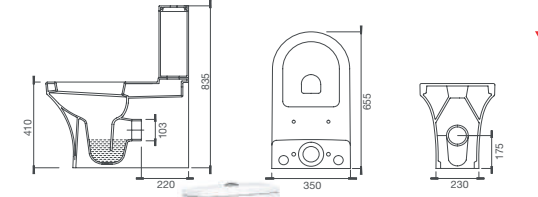

SO05KLZ00
SOLE DUVARA DAYALI KLOZET
SO06RZV
REZERVUAR
SO00KRK48
KLOZET + REZERVUAR

SO06KLZ00
SOLE UNIVERSAL BACK TO WALL CLOSET
SO06RZV
CISTERN