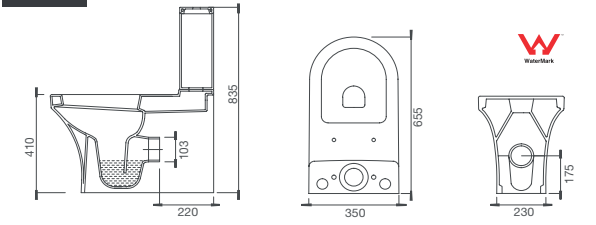

Duvara Dayalı Klozetler / Back to Wall Closets

SOLE