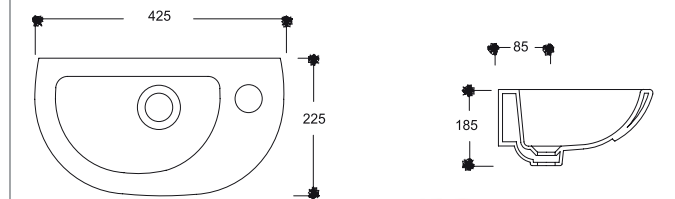

TP13LVB02
LAVABO (22x42)

TP13LVB02
WASHBASIN (22x42)