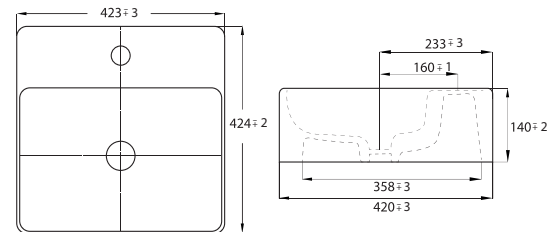

NO47MUL01
NOVA 42x42 cm KARE MOBİLYA ÜSTÜ
LAVABO BATARYA DELİKLİ (42X42)

NO47MUL01
NOVA BOWL (42x42 cm)