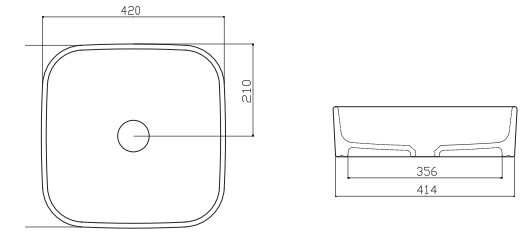

NO27MUL00
NOVA BOWL (Ø45 cm)

NO28MUL00
NOVA 42x42 cm KARE MOBİLYA ÜSTÜ
LAVABO-BATARYA DELİKSİZ