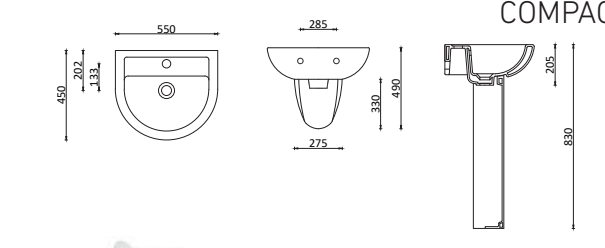

K004LVB01 COMPACT LAVABO (45x55)
K001AYK00 KOLON AYAK
CA02AYK00 YARIM AYAK
K004LVB01 COMPACT WASHBASIN (45x55)
K001AYK00 PEDESTAL
CA02AYK00 SEMI PEDESTAL