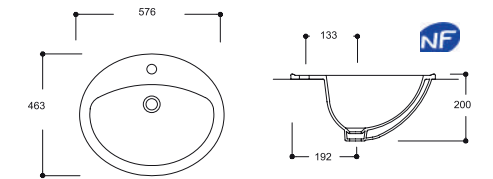

TP02TUL01
TEZGAH ÜSTÜ LAVABO (44x58)

TP02TUL01
OVERCOUNTER BASIN (44x58)