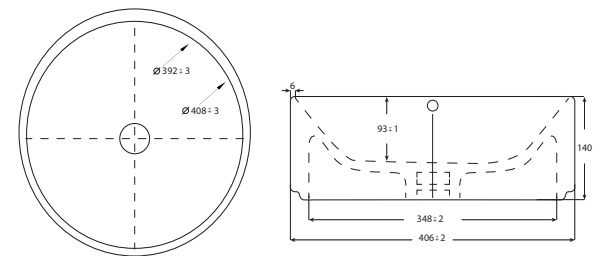

NO50MUL00
NOVA ÇAP 40 cm MOBİLYA ÜSTÜ
LAVABO-BATARYA DELİKSİZ

NO50MUL00
NOVA SEMİ İNLET BASIN (Ø40 cm)