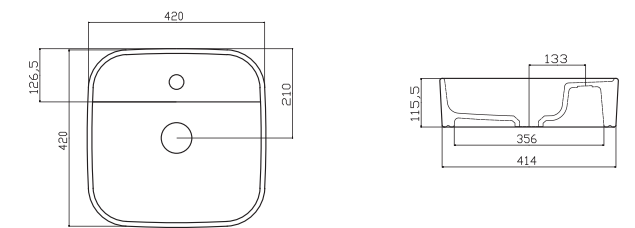

Mobilya Üstü Lavabolar / Top Counter Bowls

NO19MUL01
NOVA MOBİLYA ÜSTÜ LAVABO
BATARYA DELİKLİ (43x60)

NO19MUL01
NOVA BOWL (43x60)

NO28MUL00
NOVA 42x42 cm KARE MOBİLYA ÜSTÜ
LAVABO-BATARYA DELİKSİZ

NO28MUL00
NOVA BOWL (42x42)