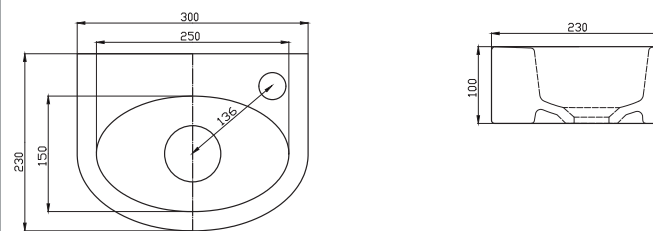

TP05TAL00
TEZGAH ALTI LAVABO (43x55)

TP05TAL00
UNDERCOUNTER BASIN (43x55)

Puzzle Lavabolar

Puzzle Basins

FC09PLV01
PUZZLE LAVABO (30X30)

FC09PLV01
PUZZLE BASIN (30X30)

Puzzle Lavabolar / Puzzle Basins

FC10PLV01
PUZZLE LAVABO (23X30)