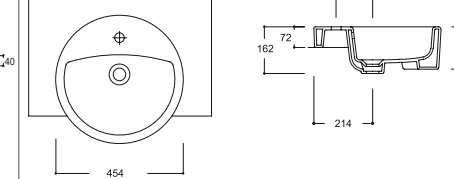

TP07TUL01
YARIM TEZGAH ÜSTÜ LVB. (46x47)

TP07TUL01
SEMI RECESSED BASIN (46x47)