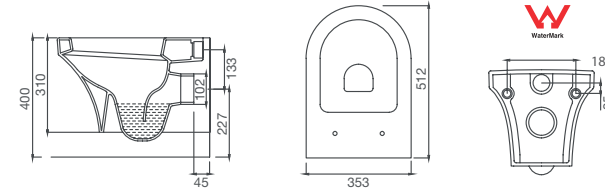

SO27DAK00
SOLE DUVARA ASMA KLOZET

SO28DAK00
SOLE WALL HUNG CLOSET