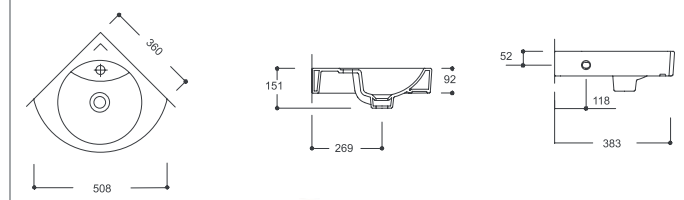

TP06PLV01
KÖŞE PUZZLE LAVABO (36x36)

TP06PLV01
CORNER BASIN (36x36)