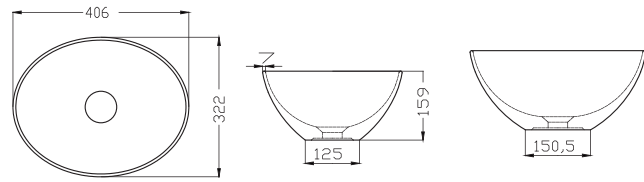

NO19MUL01
NOVA MOBİLYA ÜSTÜ LAVABO
BATARYA DELİKLİ (43x60)

NO19MUL01
NOVA BOWL (43x60)

NOVA

NO30MUL00
NOVA ÇANAK LAVABO (40.6X32.2)

NO30MUL00
NOVA BOWL (40.6X32.2)

NO27MUL01
NOVA ÇAP 45 cm MOBİLYA ÜSTÜ
LAVABO-BATARYA DELİKLİ