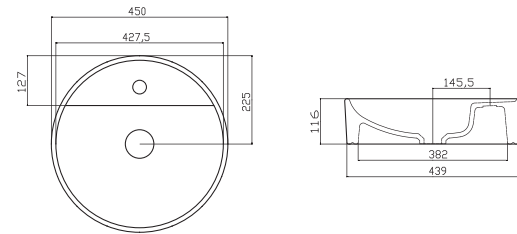

NO19MUL01
NOVA MOBİLYA ÜSTÜ LAVABO
BATARYA DELİKLİ (43x60)

NO19MUL01
NOVA BOWL (43x60)

NOVA

NO30MUL00
NOVA ÇANAK LAVABO (40.6X32.2)

NO30MUL00
NOVA BOWL (40.6X32.2)

NO27MUL01
NOVA ÇAP 45 cm MOBİLYA ÜSTÜ
LAVABO-BATARYA DELİKLİ