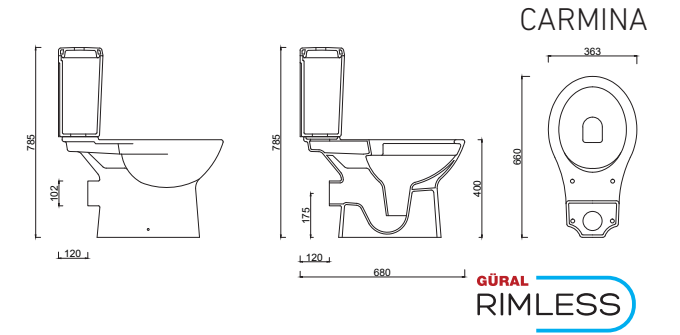

MA04KLZ00
MARE SEMI BACK TO WALL CLOSET
MA02RZV00
CISTERN

MA03DAK00
MARE DUVARA ASMA KLOZET

MA04DAK00
MARE WALLHUNG CLOSET

Carmina

HUZUR VE ESTETİK BİR ARADA...
COMFORT AND BEAUTY, HAND IN HAND...

CA45KLZ00
CARMINA RIMLESS KLOZET (ALT ÇIKIŞLI)