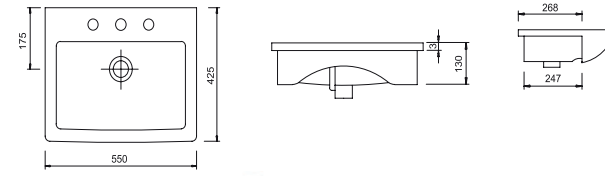

Yarım Tezgah Üstü Lavabolar

Semi Recessed Washbasins

FC14TUL01
YARIM TEZGAH ÜSTÜ LVB. (42x55)

FC14TUL01
SEMI RECESSED BASIN (42x55)