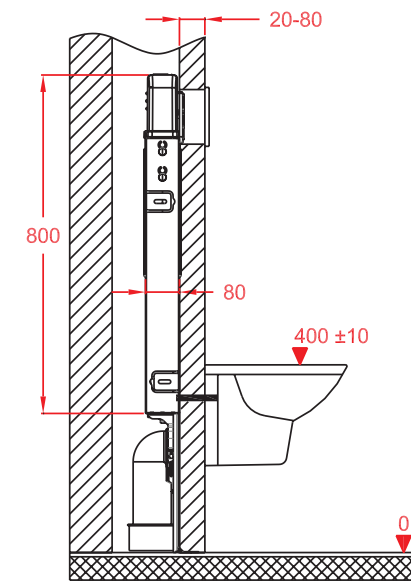

**MONTAJ ŞEKLİ
INSTALLATION TYPES**