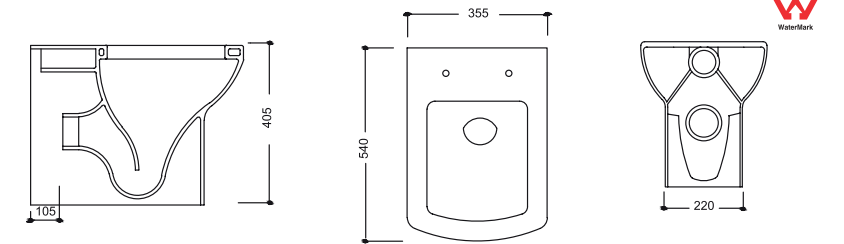

S004DTK00
SOLE SINGLE BACK TO WALL CLOSET

MARE

MA03DTK00
MARE DUVARA DAYALI TEK KLOZET

MA04DTK00
MARE SINGLE BACK TO WALL CLOSET

NERO

N003DTK00
NERO DUVARA DAYALI TEK KLOZET

N004DTK00
NERO SINGLE BACK TO WALL CLOSET