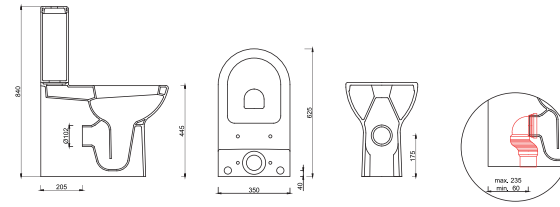

Compact

EN KÜÇÜK BANYO BİLE O'NUNLA DAHA BÜYÜK!
EVEN THE SMALLEST BATHROOM SEEMS TO EXPAND!