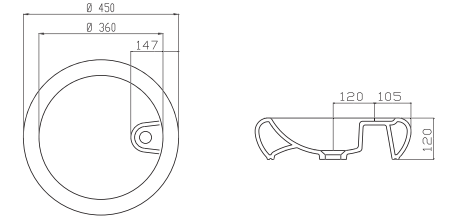

Arya

KUSURSUZ BEYAZLIĞI İLE HER BANYOYU AYDINLATIR...
EVERY BATHROOM ENLIGHTENS WITH ITS PERFECT WHITENESS...

ARYA

AR29DAK00
ARYA RIMLESS DUVARA ASMA KLOZET

AR31DAK00
ARYA RIMLESS WALL HUNG CLOSET

GÜRAL
RIMLESS