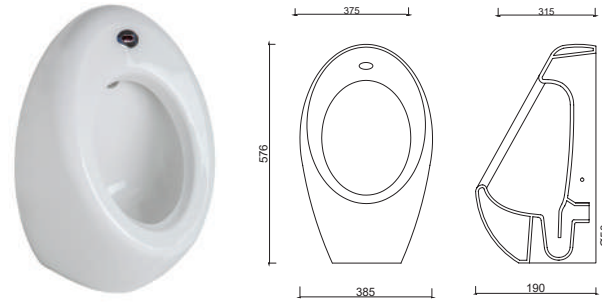

S004DTK00
SOLE SINGLE BACK TO WALL CLOSET

MARE

MA03DTK00
MARE DUVARA DAYALI TEK KLOZET

MA04DTK00
MARE SINGLE BACK TO WALL CLOSET

NERO

N003DTK00
NERO DUVARA DAYALI TEK KLOZET

N004DTK00
NERO SINGLE BACK TO WALL CLOSET