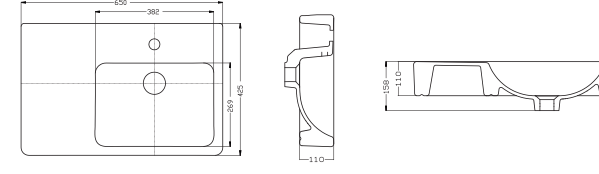

TP07MUL01
OVAL MOBİLYA ÜSTÜ LAVABO
(39.5x61.5)

TP07MUL01
BOWL (39.5x61.5)

AR25MUL01
ARYA ASİMETRİK MOBİLYA ÜSTÜ
LAVABO

AR25MUL01
ARYA ASYMETRIC BOWL

AR24MUL01
ARYA MOBİLYA ÜSTÜ LAVABO (Ø 45)

AR24MUL01
ARYA BOWL (Ø 45)