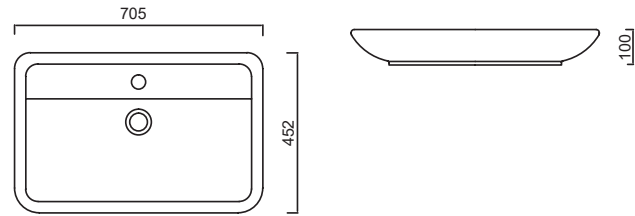

AR25MUL01
ARYA ASİMETRİK MOBİLYA ÜSTÜ
LAVABO

AR25MUL01
ARYA ASYMETRIC BOWL

QA16MUL01
QUARE MOB. ÜSTÜ LVB. (47x70)

QA16MUL01
QUARE BOWL (47x70)