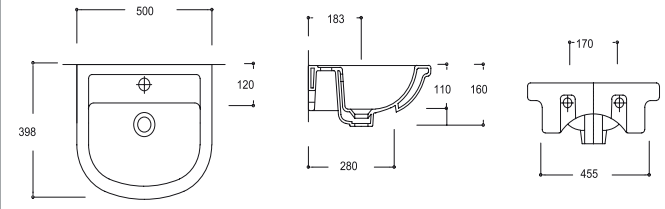

TP15TUL01
YARIM TEZGAH ÜSTÜ LVB. (40x50)

TP15TUL01
SEMI RECESSED BASIN (40x50)