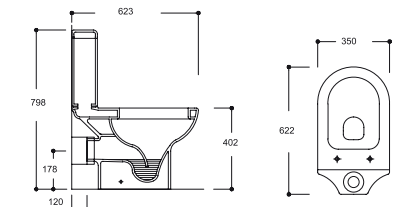

Compact

EN KÜÇÜK BANYO BİLE O'NUNLA DAHA BÜYÜK!
EVEN THE SMALLEST BATHROOM SEEMS TO EXPAND!

K001RZV
CISTERN

KLOZET + REZERVUAR