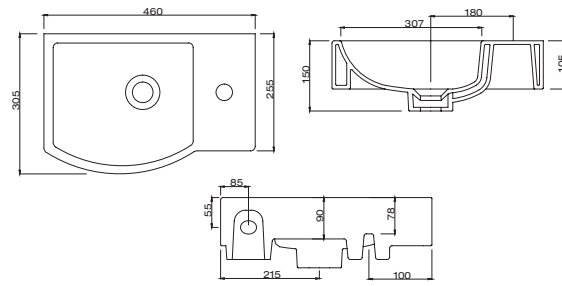

FC11MUL01
DİK DÖRTGEN MOB. ÜSTÜ LVB. (25x45)

FC11MUL01
SQUARE BOWL (25x45)