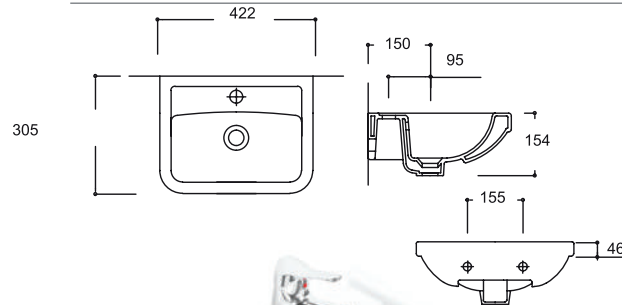

Puzzle Lavabolar / Puzzle Basins

Tek Parça Lavabolar / Single Piece Washbasins

TEK PARÇA LAVABOLAR / SINGLE PIECE WASHBASINS