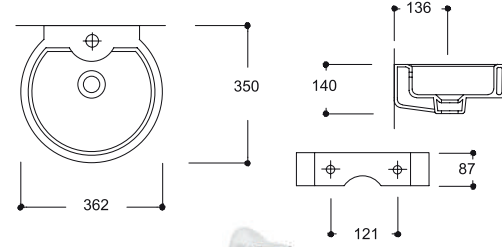

TP04PLV01
PUZZLE LAVABO (35x36)

TP04PLV01
PUZZLE BASIN (35x36)