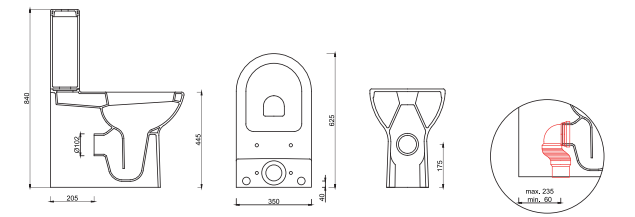

Engelli Serisi

Disabled Series

EN08LVB01
ENGELLİ LAVABOSU (50x60)

EN08LVB01
WASHBASIN FOR DISABLED (50x60)

Engelli Serisi / Disabled Series