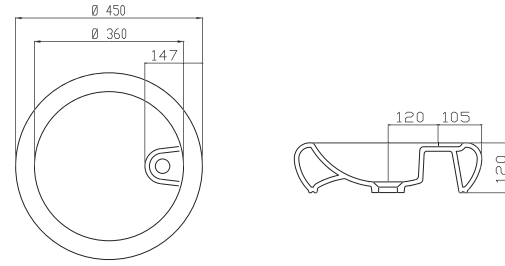

TP20MUL00
BADEM MOBİLYA ÜSTÜ LVB. (37x59)

TP20MUL00
BOWL (37X59)