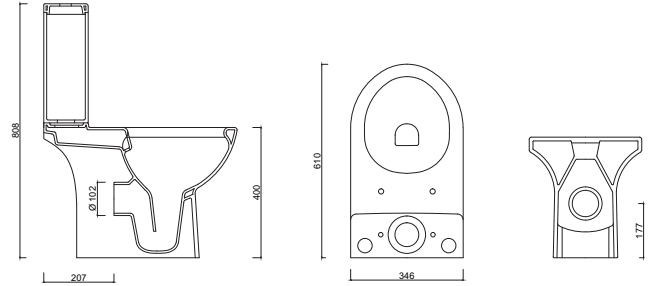

TR03KLZ00
TRIA RIMLESS DUVARA YARIM DAYALI KLOZET

TR02RZV00
REZERVUAR

TR04KLZ00
TRIA RIMLESS SEMI BACK TO WALL CLOSET

TR02RZV00
CISTERN