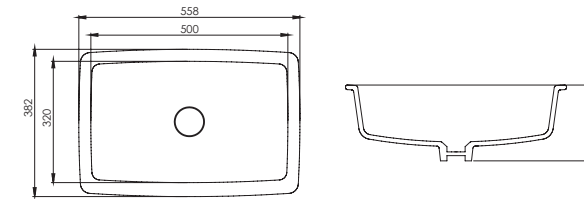

TP04TAL00
TEZGAH ALTI LAVABO (44x54)

TP04TAL00
UNDERCOUNTER BASIN (44x54)