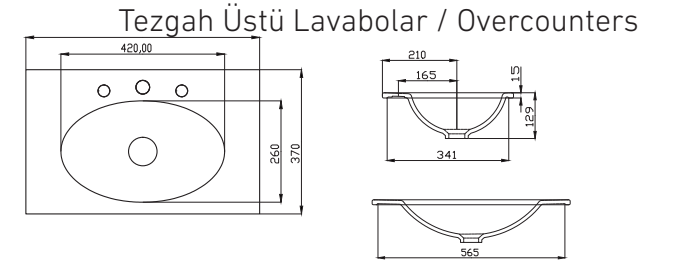

M050TUL01
NOVA SEMI INLET BASIN
(37x50)

FC20TUL01
45 cm TEZGAHÜSTÜ LAVABO

FC20TUL01
45 cm DROP-IN BASIN

M051TUL01
TEZGAH ÜSTÜ LAVABO (37x60)

M051TUL01
SEMI INLET BASIN (37x60)

FC17TUL01
KARE GEÇMELİ LAVABO (41x52)