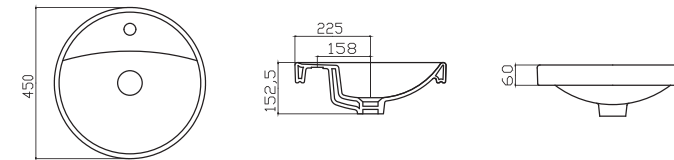

M050TUL01
NOVA SEMI INLET BASIN
(37x50)

FC20TUL01
45 cm TEZGAHÜSTÜ LAVABO

FC20TUL01
45 cm DROP-IN BASIN

M051TUL01
TEZGAH ÜSTÜ LAVABO (37x60)

M051TUL01
SEMI INLET BASIN (37x60)

FC17TUL01
KARE GEÇMELİ LAVABO (41x52)