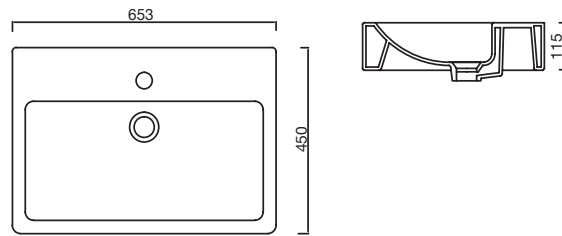

AR24MUL01
ARYA MOBİLYA ÜSTÜ LAVABO (Ø 45)

AR24MUL01
ARYA BOWL (Ø 45)

FC15MUL01
MOBİLYA ÜSTÜ LAVABO (45x65)

FC15MUL01
BOWL (45x65)