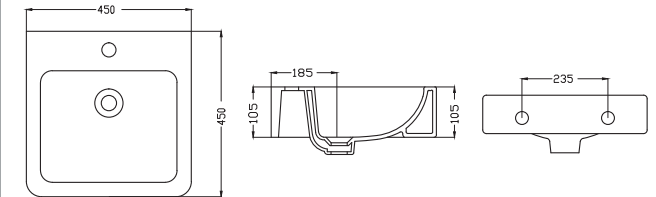

QA16MUL01
QUARE BOWL (47x70)

FC15MUL01
MOBİLYA ÜSTÜ LAVABO (45x65)

FC15MUL01
BOWL (45x65)

FC09MUL01
KARE MOBİLYA ÜSTÜ LAVABO (45x45)

FC09MUL01
SQUARE BOWL (45x45)

FC18MUL01
KARE MOBİLYA ÜSTÜ LAVABO (45x45)
DUVARA MONTAJLI