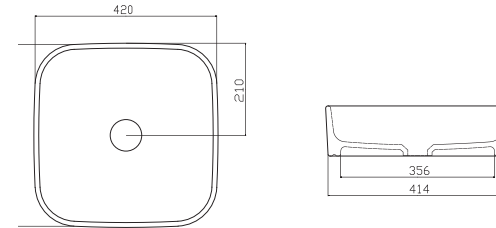

NO28MUL00
NOVA 42x42 cm KARE MOBİLYA ÜSTÜ
LAVABO-BATARYA DELİKSİZ

NO28MUL00
NOVA BOWL (42x42)