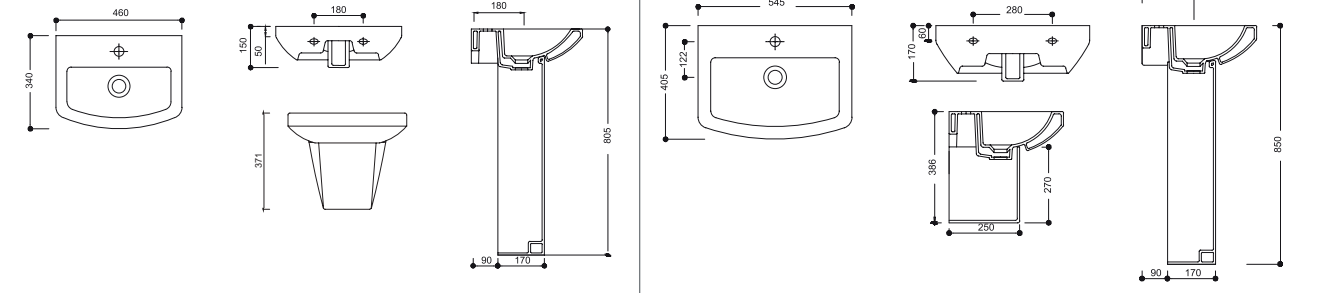

Nero

TEK BİR KELİME YETERLİ: "COOL" !
A SINGLE WORD IS ENOUGH: "COOL" !

NE14LVB01
NERO LAVABO (34x46)

NE01AYK00
KOLON AYAK

NE02AYK00
YARIM AYAK

NE14LVB01
NERO WASHBASIN (34x46)

NE01AYK00
PEDESTAL

NE02AYK00
SEMI PEDESTAL

NE12LVB01
NERO LAVABO (40x55)

NE01AYK00
KOLON AYAK

NE02AYK00
YARIM AYAK

NE12LVB01
NERO WASHBASIN (40x55)

NE01AYK00
PEDESTAL

NE02AYK00
SEMI PEDESTAL