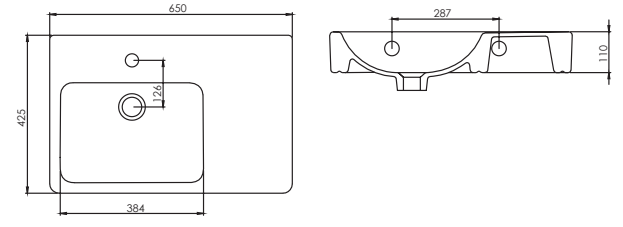

TP07MUL01
OVAL MOBİLYA ÜSTÜ LAVABO
(39.5x61.5)

TP07MUL01
BOWL (39.5x61.5)

FC14MUL01
ASİMETRİK MOBİLYA ÜSTÜ LAVABO-
SOLDAN HAZNELİ (42,5x65)

FC14MUL01
ASYMETRIC BOWL (42,5x65)