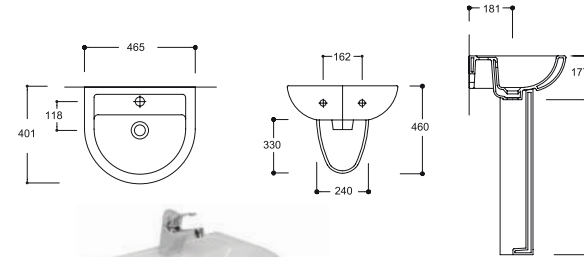

K009LVB01 COMPACT LAVABO (40x46)
K001AYK00 KOLON AYAK
K002AYK00 YARIM AYAK
K009LVB01 COMPACT WASHBASIN (40x46)
K001AYK00 PEDESTAL
K002AYK00 SEMI PEDESTAL