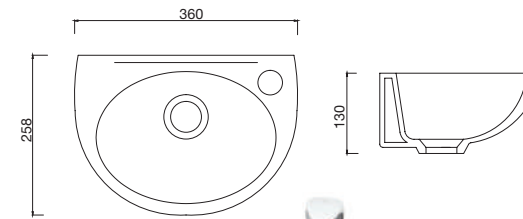

TP17LVB02
LAVABO (26x36)

TP17LVB02
WASHBASIN (26x36)