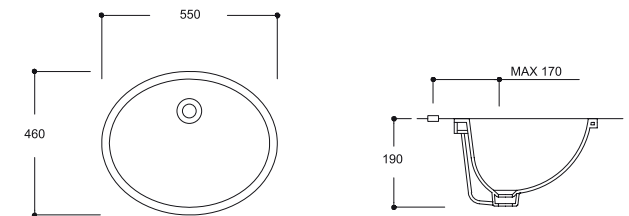

FC06TAL00
TEZGAH ALTI LAVABO (35x54)

FC06TAL00
UNDERCOUNTER BASIN (35x54)

FC07TAL00
TEZGAH ALTI LAVABO (38x56)

FC07TAL00
UNDERCOUNTER BASIN (38x56)

TP01TAL00
TEZGAH ALTI LAVABO (37x47)

TP01TAL00
UNDERCOUNTER BASIN (37x47)