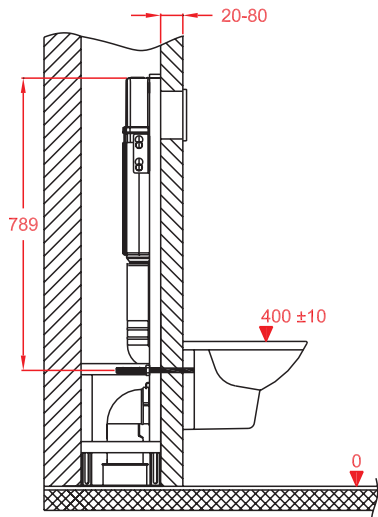

YMOORZV15

- Ön ve arkası alçıpan uygulanacak duvarlar için
- 400 kg yük taşıyabilen metal profil konsol
- Deşarj seviyesi 1,5-3 lt az boşaltma 2,5-6 lt tam boşaltma
- İnce duvar uygulamasında ekstra yer kazanılması için ayakları konsol içinden ve dışından uygulama imkanı
- Birebir sızdırmazlık ve basınç testleri yapılmıştır
- Ø 90-110 mm redüksiyonlu dirsek ve dirsek kelepçesi üzerinde ekstra taharet kelepçesi
- Geri emiş yapmayan filtreli, sessiz ve ani kapatmalı flatör (EN 14124'e göre Class II)
- Kauçuk parçalar hariç 5 yıl garanti
- TS EN 14055 Kalite belgeli
- Kumanda paneli hariçtir.

- Back to back for plasterboard concealed cistern, 80 mm thickness
- Supporting frame tested according NF Standards (XP D12-208), tested at 400 kg, cataphoresis application against corrosion, 200 hours of resistance to salt spray, with adjustable feet
- Dual flush volume adjustable;
- Small quantity: 2,5 - 4 L
- Big quantity : 3 - 6 L
- Kiwa approved turn spherical stop valve
- Kiwa approved flexible hose
- Styrofoam insulation against condensation
- Silent hydraulic fill valve - Class II, EN 14124
- Each cistern is tested individually in the works
- Pre-assembled discharge elbow Ø 90 mm with reducer Ø 110 or Ø 100 mm
- Clip-on collar to simplify the attachment of the pipe to the frame
- Including connecting sleeves for pan inlet and outlet with protective caps, built-in protection box for mortar, fixing materials
- 5 years guarantee, except rubber parts
- Without control plate.

MONTAJ ŞEKLİ
INSTALLATION TYPES

MONTAJ ŞEKLİ
INSTALLATION TYPES

YMOORZV16