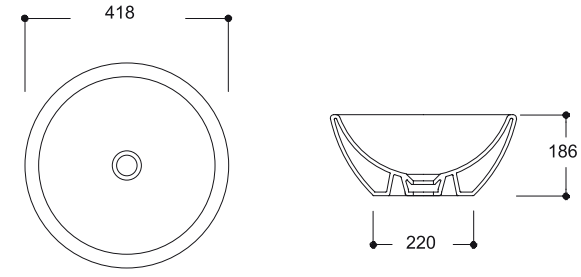

TP03MUL00
MOBİLYA ÜSTÜ LAVABO (Ø 42)

TP03MUL00
BOWL (Ø 42)