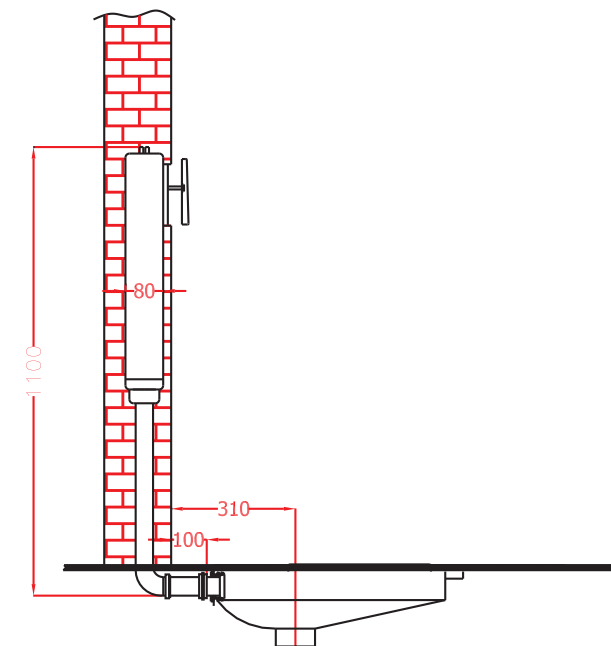

- In wall system for squatting pans concealed cistern, 80 mm thickness.
- Dual flush volume adjustable;
Small quantity: 2,5 - 4 L
Big quantity : 3 - 6 L
- Kiwa approved turn spherical stop valve
- Kiwa approved flexible hose
- Styrofoam insulation against condensation
- Silent hydraulic fill valve - Class II, EN 14124
- Each cistern is tested individually in the works
- 5 years guarantee, except rubber parts
- * Without control plate.