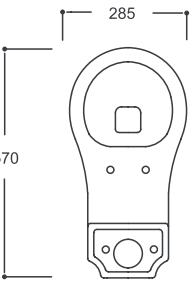

CA04LVB01
CARMINA LAVABO (45x55)
CA01AYK00
KOLON AYAK
CA02AYK00
YARIM AYAK

CA04LVB01
CARMINA WASHBASIN (45x55)
CA01AYK00
PEDESTAL
CA02AYK00
SEMI PEDESTAL

A facan

AF00KRK7300
AFACAN KLOZET + REZERVUAR

AF00KRK7300
AFACAN CLOSET + CISTERN (for kids)