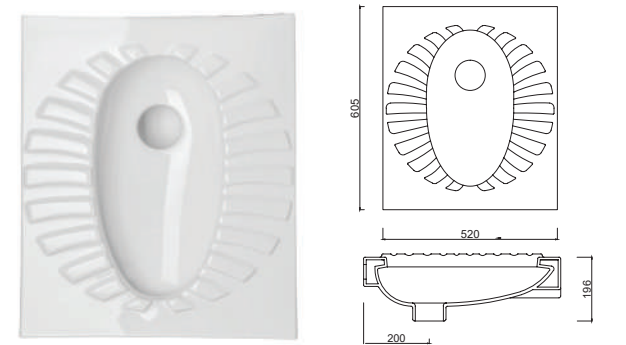

N003DTK00
NERO DUVARA DAYALI TEK KLOZET

N004DTK00
NERO SINGLE BACK TO WALL CLOSET

TP11HLT00 | **TP11HLT00**
ÇEVRE YIKAMALI GÜNEŞ TİPİ HELA TAŞI | SQUATTING PAN BOX RIM