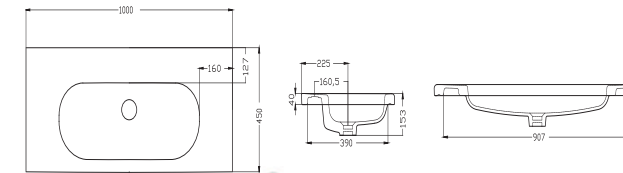

REM

RE40ELV01
REM ETAJERLİ LAVABO (45x60) | **RE40ELV01**
REM FURNITURE BASIN (45x60)

REM

RE41ELV01
REM ETAJERLİ LAVABO (45x80) | **RE41ELV01**
REM FURNITURE BASIN (45x80)

REM

RE42ELV01
REM ETAJERLİ LAVABO (45x100) | **RE42ELV01**
REM FURNITURE BASIN (45x100)