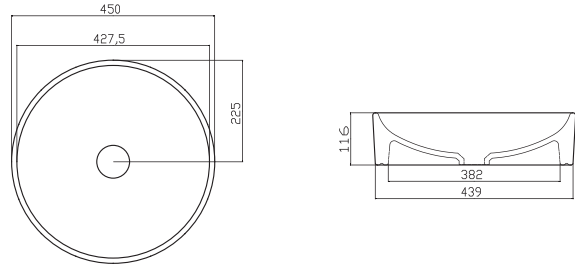

Mobilya Üstü Lavabolar / Top Counter Bowls

NO27MUL00
NOVA ÇAP 45 cm MOBİLYA ÜSTÜ
LAVABO-BATARYA DELİKSİZ

NO27MUL00
NOVA BOWL (Ø45 cm)