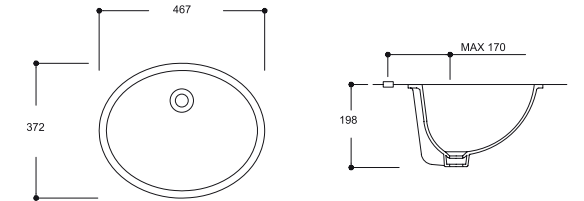

TP01TAL00
TEZGAH ALTI LAVABO (37x47)

TP01TAL00
UNDERCOUNTER BASIN (37x47)