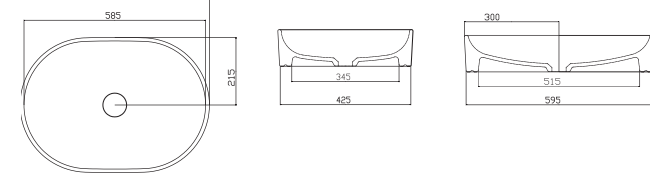

Mobilya Üstü Lavabolar

Top Counter Bowls

NO19MUL00
NOVA MOBİLYA ÜSTÜ LAVABO (43x60)

NO19MUL00
NOVA BOWL (43x60)