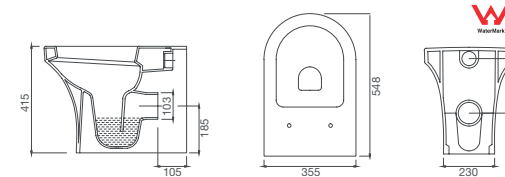

SO03DTK00
SOLE DUVARA DAYALI TEK KLOZET

SO04DTK00
SOLE SINGLE BACK TO WALL CLOSET