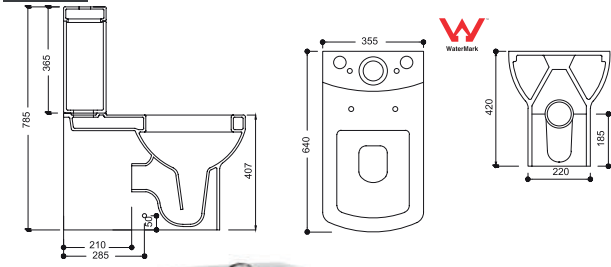

Duvara Dayalı Klozetler / Back to Wall Closets

NERO