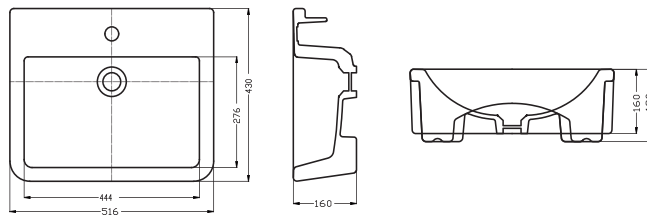

FC18TUL01
YARIM TEZGAHÜSTÜ LAVABO (43x51,5)

FC18TUL01
43X51,5 CM SQUARE SEMI RECESSED BASIN