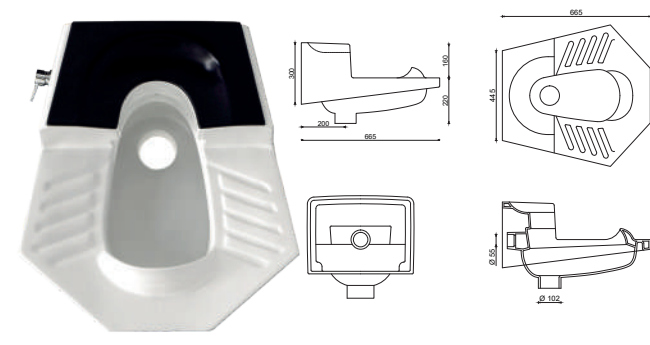

C00HLT01 | **C00HLT01**
CAVALLETTA YENİ NESİL HELA TAŞI | CAVALLETTA NEW GENERATION SQUATTING PAN