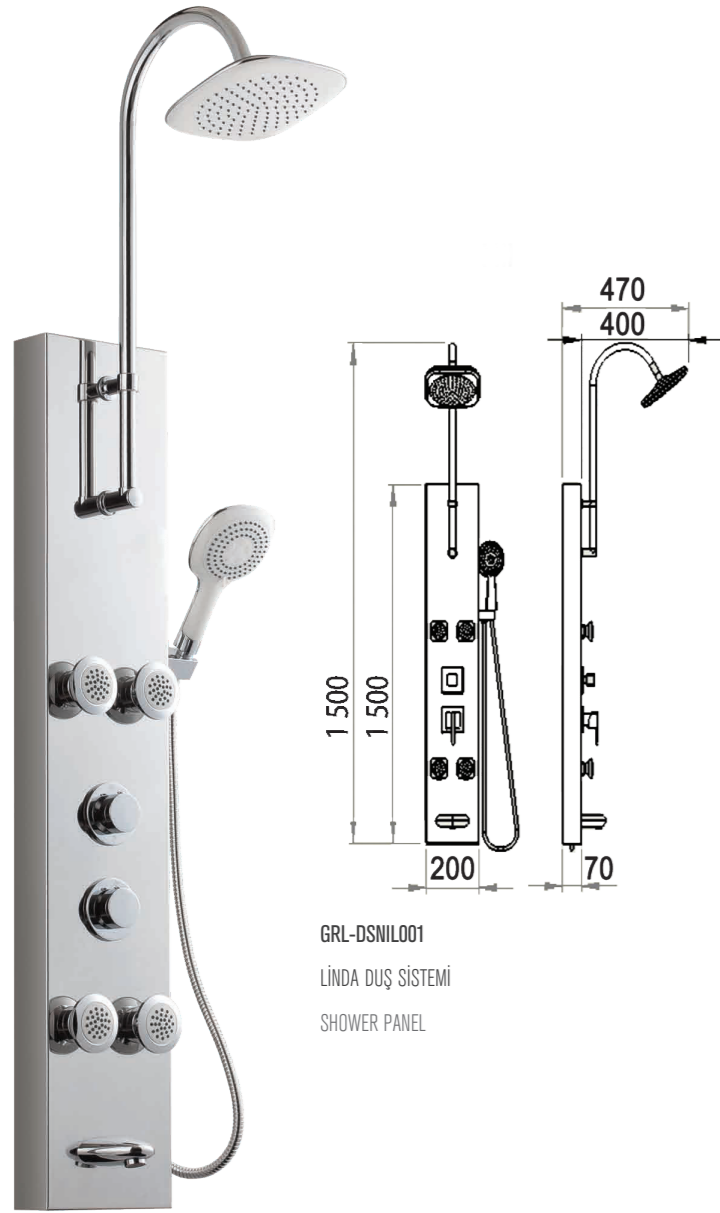

Çeyrek asrı ařkın sredir yaptıđımız gibi...

GRL DLFT01
NEO
SHOWER SET

GRL VFT01
VIVA
SHOWER SET

GRL VNFT01
VERO
SHOWER SET

GRL MOFT01
MONDO
SHOWER SET

GRL SP01
POINT
SHOWER SET

GRL GRS01
UNO
SHOWER SET

GRL MU01
REM
SHOWER SET

GRL LGS01
SCALA
SHOWER SET

GRL DBFT01
DORA
SHOWER SET

GRL SOLE 01
SOLE (KIRMIZI)
SHOWER SET (RED)

GRL SOLE 02
SOLE (SİYAH)
SHOWER SET (BLACK)

GRL SOLE 03
SOLE (BEYAZ)
SHOWER SET (WHITE)

GRL REMMASF01
REM
HAND SHOWER

GRL LFTMASF01
LOFT
HAND SHOWER

GRL PONMASF01
POINT
HAND SHOWER

GRL UNOMASF01
UNO
HAND SHOWER

GRL-DSN1L001
LİNDİ DUŞ SİSTEMİ
SHOWER PANEL

GRL-DSDNZ001
QUARE DUŞ SİSTEMİ
SHOWER PANEL

GRL-DSPSF001
ALMİRA DUŞ SİSTEMİ
SHOWER PANEL